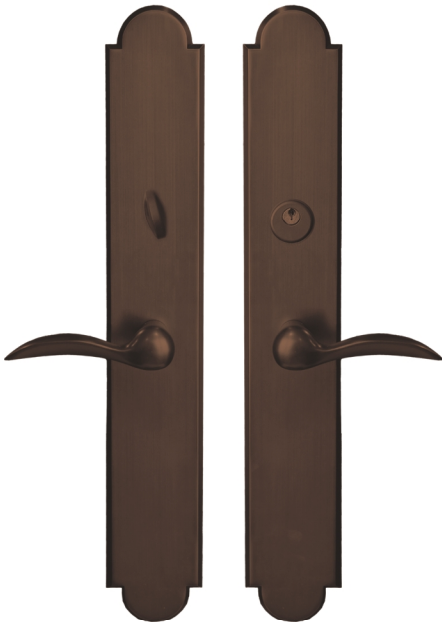

MP 8268
Oil Rubbed Bronze