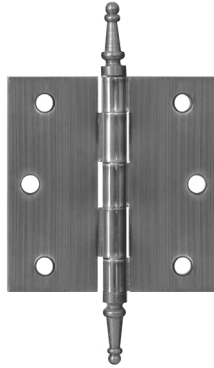

Steel Plain Joint
Pewter