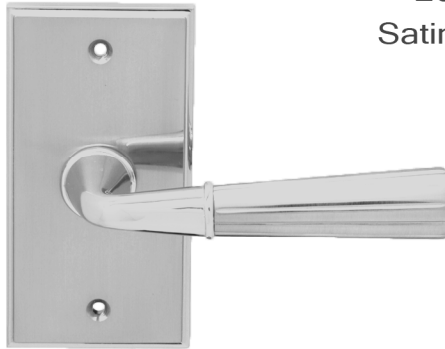

191-34
Satin Nickel