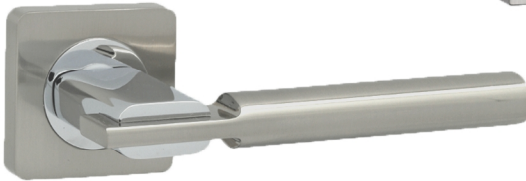

RKA6123
Satin Nickel/Chrome