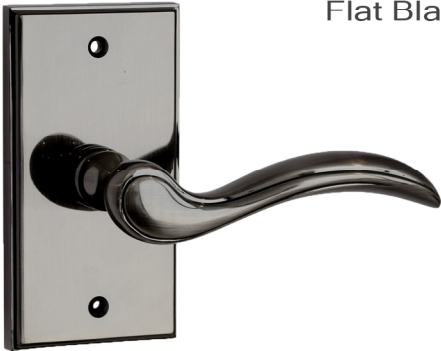

406-34
Pewter