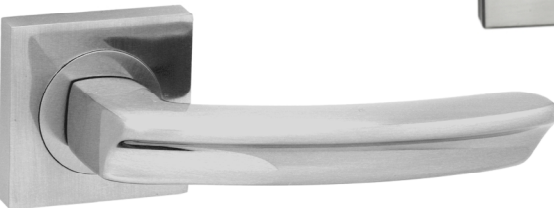

RKA600
Satin Nickel/Chrome

Door Leversets

RKA220
Satin Nickel

RH-9909
Satin Nickel

RKA506-32
Satin Nickel

RH-9605
Polished Chrom

RKA5560
SatinNickel

RH-9805
Satin Nickel