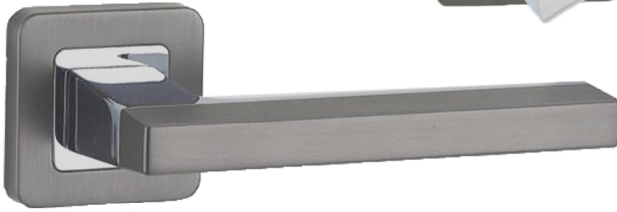

RKA 199-32
Polished Chrome

Door Leversets

RKA21
MSB/Chrome