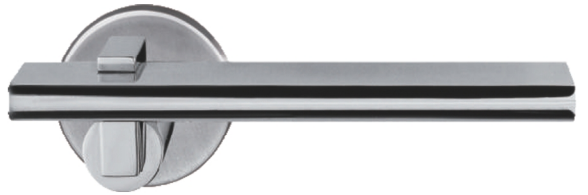

RH135
Satin Nickel