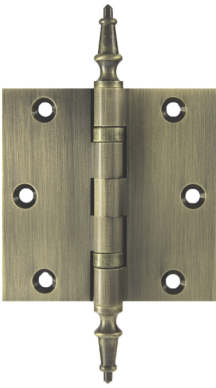

Urn Style
Satin Nickel

Classic
Pewter

Lion Head
Antique Brass

Lion Head
Flat Black

4" Door Knocker
Medium Bronze

Narrow Style
Oil Rubbed Bronze

Hinges

2BB SB - Steeple
Antique Brass