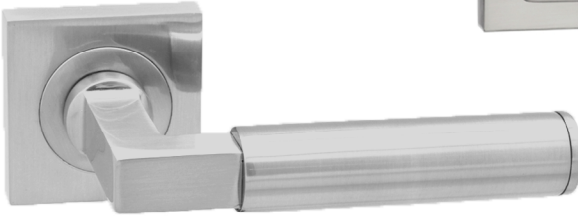

RKA230
Satin Nickel

Door Leversets

RKA220
Satin Nickel